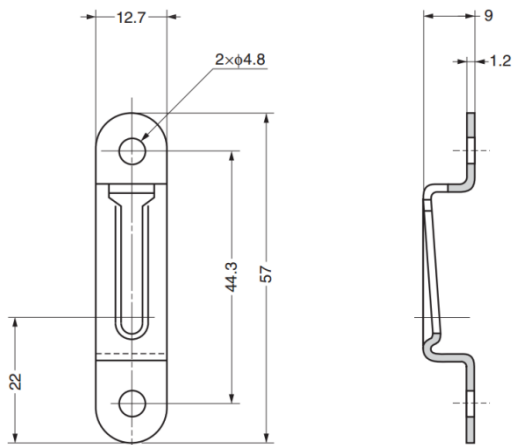

Sold Separately

- Shoulder screw

Part No.	Material	Finish
G5063	Steel	Black