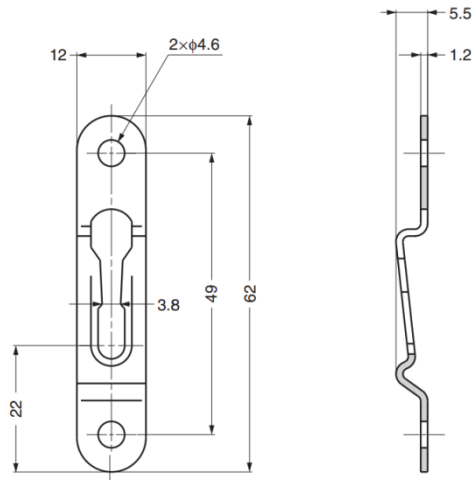

## G4063A Connecting Part

### Features

- Holds shoulder screw firmly

### Sold Separately

- Shoulder screw

Part No.	Material	Finish
G4063A	Steel	Yellow Zinc Chromate